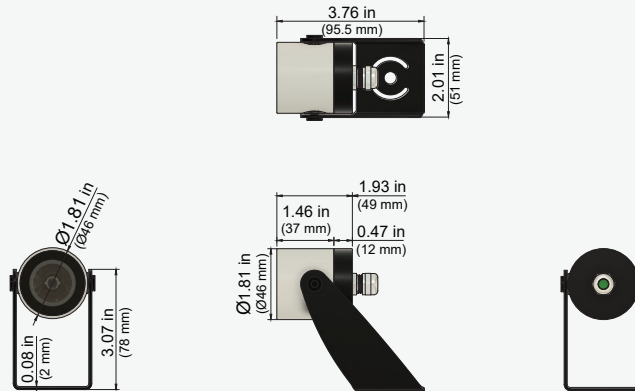

# OAK ROUND SMALL DC SPEC SHEET

OAK-R-S-DC

## DIMENSIONS