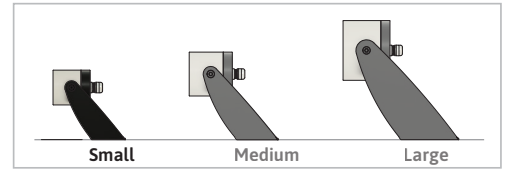

# OAK ROUND SMALL DC SPEC SHEET

OAK-R-S-DC

Our OAK series LED spotlight fixtures are a simple, yet elegant solution for architectural spot and accent luminaire. Available with three optic configurations (Narrow, Medium & Wide). The luminaire is capable of withstanding extreme outdoor conditions with a chemically sealed glass lens and proprietary moisture barriers.