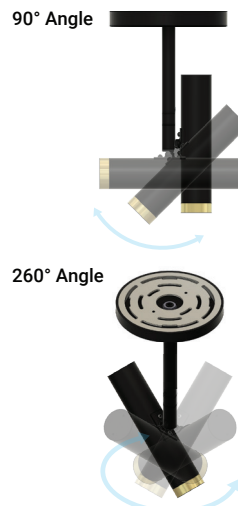

Application