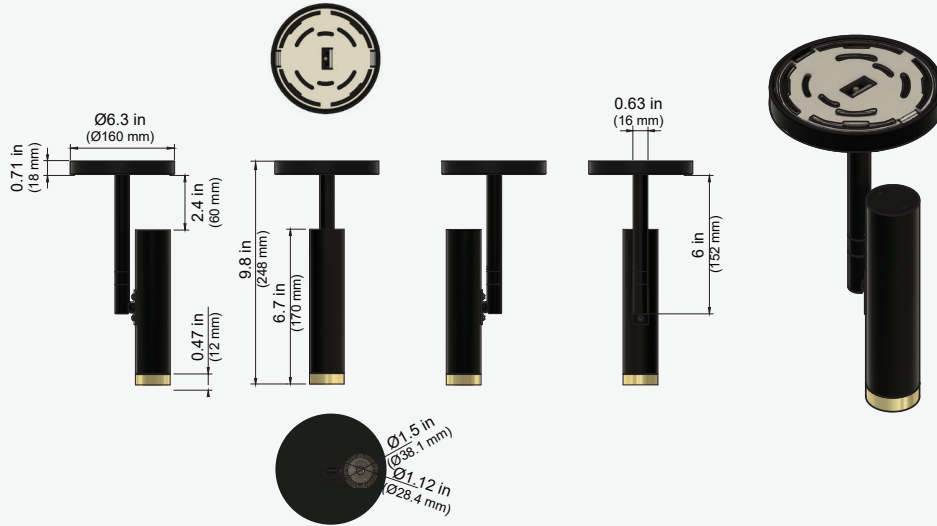

# BIRCH TELESCOPIC SMALL SPEC SHEET

BIR-TEL-S

Our BIRCH series LED light fixtures are a simple, yet elegant solution for architectural luminaire. The BIRCH series have three mounting options (Pendant, Wall Mount and Ceiling Mount) and three optic configurations (Narrow, Medium & Wide). Three sizes are available depending on the amount of power needed; Small 5W, Medium 10W and Large 15W. Colour and length of fixture can be customize according to client's specific need.

# BIRCH TELESCOPIC SMALL SPEC SHEET

BIR-TEL-S

## ORDERING CODE

PRODUCT SERIES	TYPE	SIZE	POWER	COLOR TEMPERATURE	PROJECTION	MOUNTING	VOLTAGE	ACCESSORIES
BIR	TEL - TELESCOPIC	S - SMALL	5W - 5WATTS	CT27 - 2700K CT30 - 3000K CT35 - 3500K CT40 - 4000K	NB - NARROW MB - MEDIUM WB - WIDE	CM - CEILING MOUNT	AC - 100~240VAC	N - NONE H - HONEYCOMB

## DIMENSIONS