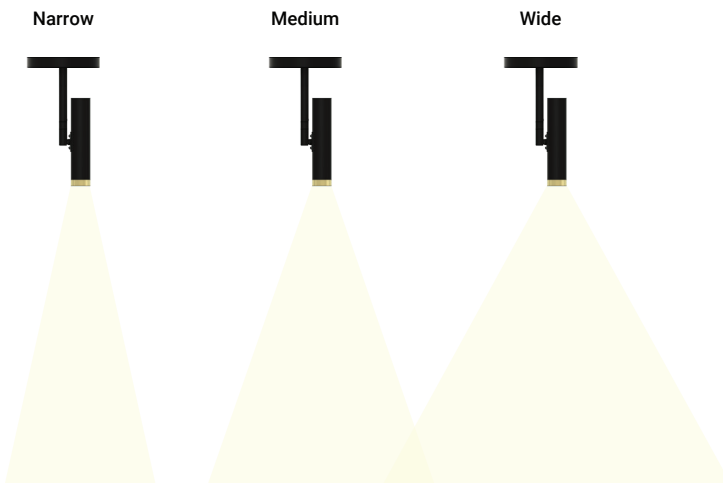

Application