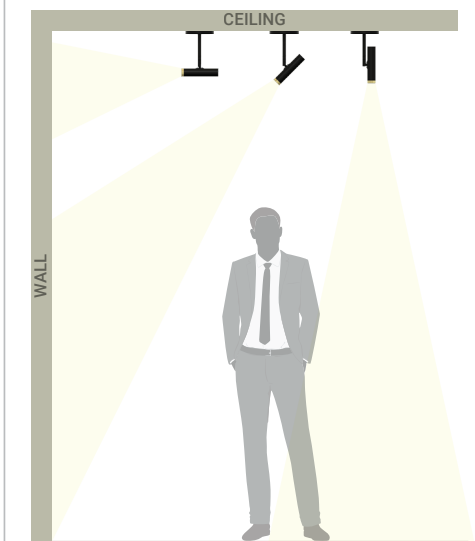

Application