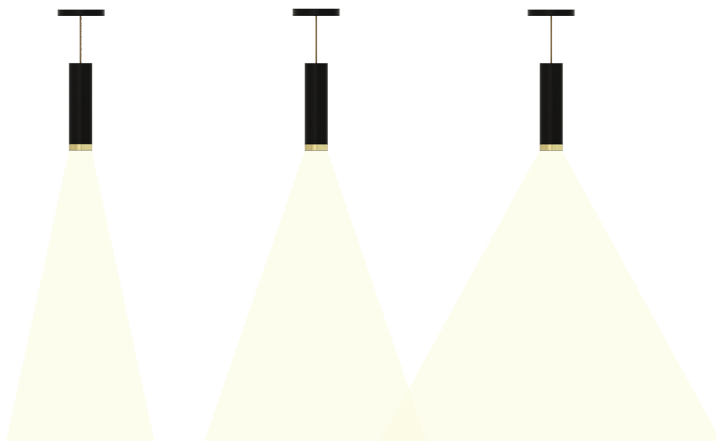

# BIRCH PENDANT LARGE SPEC SHEET

BIR-P-L

**IP20**  
NON-WATER  
PROOF

**15 W**

Our BIRCH series LED light fixtures are a simple, yet elegant solution for architectural luminaire. The BIRCH series have three mounting options (Pendant, Wall Mount and Ceiling Mount) and three optic configurations (Narrow, Medium & Wide). Three sizes are available depending on the amount of power needed; Small 5W, Medium 10W and Large 15W. Colour and length of fixture can be customize according to client's specific need.

## DELIVERED LUMENS BY CCT

White	Single (15W)
2200K	1480 lm
2700K	1710 lm
3000K	1830 lm
3500K	1830 lm
4000K	1790 lm
5000K	1790 lm

### Application

Narrow

Medium

Wide

Honeycomb Louver (Optional)