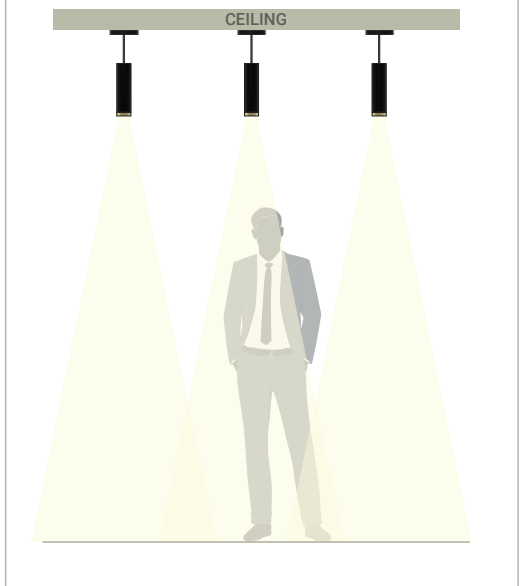

Application