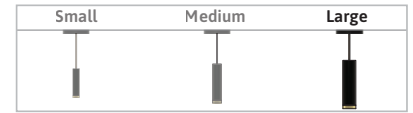

SPECIFICATION

OPERATING VOLTAGE	100 - 264 VAC
OPERATING TEMPERATURE	-20°C to + 50°C
CRI	80
INPUT CURRENT @115 VAC, 60Hz	90 mA
INPUT CURRENT @230 VAC, 50Hz	55 mA
NO OF LED	1
LED TYPE	COB
LIGHT SOURCE	Cree
CCT	2200K / 2700K / 3000K / 3500K / 4000K / 5000K
PROJECTION	Narrow, Medium, Wide
FIXTURE CONNECTION	Junction Box
AVAILABLE IP RATING	IP20