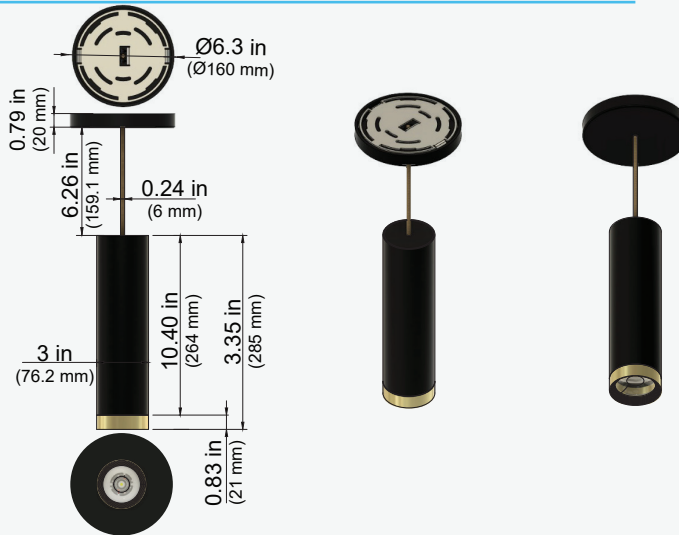

# BIRCH PENDANT LARGE SPEC SHEET

BIR-P-L

**IP20**  
NON-WATER  
PROOF

**15 W**

Our BIRCH series LED light fixtures are a simple, yet elegant solution for architectural luminaire. The BIRCH series have three mounting options (Pendant, Wall Mount and Ceiling Mount) and three optic configurations (Narrow, Medium & Wide). Three sizes are available depending on the amount of power needed; Small 5W, Medium 10W and Large 15W. Colour and length of fixture can be customize according to client's specific need.

### Application

Narrow

Medium

Wide

Honeycomb Louver (Optional)

# BIRCH PENDANT LARGE SPEC SHEET

BIR-P-L

## DIMENSIONS