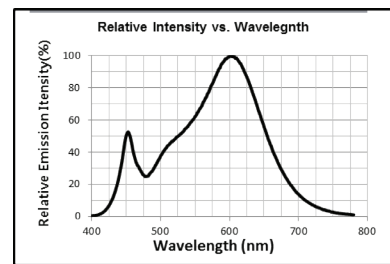

## DIMENSIONS

## PHOTOMETRIC DATA

Polar Curve

BIN Details (CIE 1931)

Spectral Radiant Flux VS Wavelength