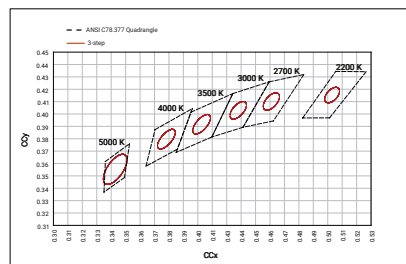

## DIMENSIONS

## PHOTOMETRIC DATA

Polar Curve

BIN Details (CIE 1931)

Spectral Radiant Flux VS Wavelength