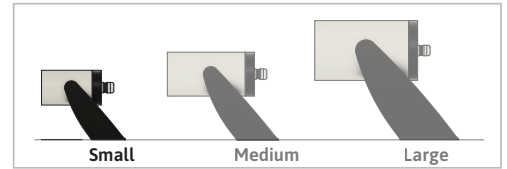

# OAK ROUND SMALL AC SPEC SHEET

OAK-R-S-AC

Our OAK series LED spotlight fixtures are a simple, yet elegant solution for architectural spot and accent luminaire. Available with three optic configurations (Narrow, Medium & Wide). The luminaire is capable of withstanding extreme outdoor conditions with a chemically sealed glass lens and proprietary moisture barriers.