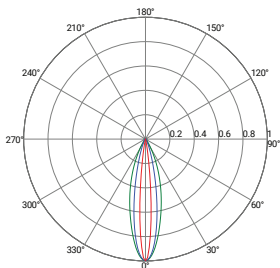

## DIMENSIONS

## PHOTOMETRIC DATA

Polar Curve

BIN Details (CIE 1931)

Spectral Radiant Flux VS Wavelength