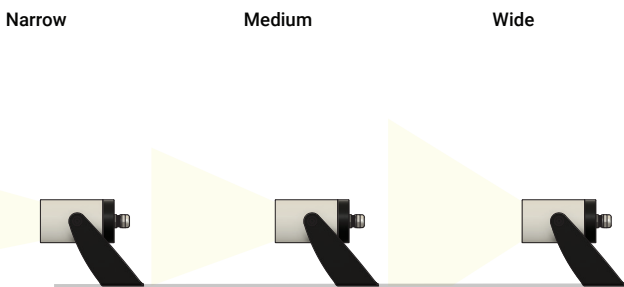

Application