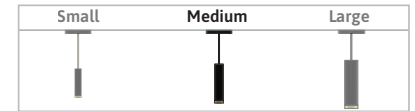

BIRCH PENDANT MEDIUM SPEC SHEET

BIR-P-M

IP20
NON-WATER
PROOF

10 W

Our BIRCH series LED light fixtures are a simple, yet elegant solution for architectural luminaire. The BIRCH series have three mounting options (Pendant, Wall Mount and Ceiling Mount) and three optic configurations (Narrow, Medium & Wide). Three sizes are available depending on the amount of power needed; Small 5W, Medium 10W and Large 15W. Colour and length of fixture can be customize according to client's specific need.

SPECIFICATION

OPERATING VOLTAGE	100 - 264 VAC
OPERATING TEMPERATURE	-20°C to + 50°C
CRI	80
INPUT CURRENT @115 VAC, 60Hz	90 mA
INPUT CURRENT @230 VAC, 50Hz	55 mA
NO OF LED	1
LED TYPE	COB
LIGHT SOURCE	Cree
CCT	2200K / 2700K / 3000K / 3500K / 4000K / 5000K
PROJECTION	Narrow, Medium, Wide
FIXTURE CONNECTION	Junction Box
AVAILABLE IP RATING	IP20

DELIVERED LUMENS BY CCT

White	Single (10W)
2200K	750 lm
2700K	900 lm
3000K	940 lm
4000K	990 lm

Application

Narrow

Medium

Wide

Honeycomb Louver
(Optional)