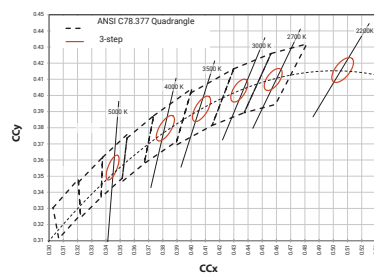

DIMENSIONS

PHOTOMETRIC DATA

Polar Curve

BIN Details (CIE 1931)

Spectral Distribution

RELATED PRODUCTS

Pendant Mount

Telescopic Mount