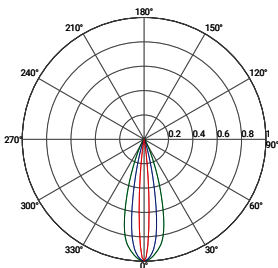

DIMENSIONS

PHOTOMETRIC DATA

Polar Curve

BIN Details (CIE 1931)

Spectral Distribution

RELATED PRODUCTS

Pendant Mount

Telescopic Mount