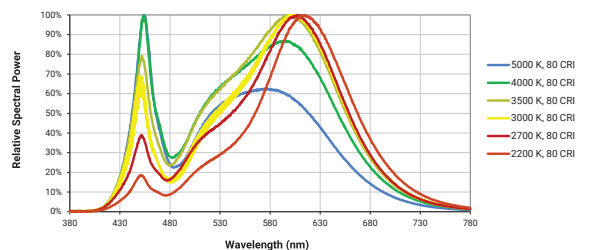

DIMENSIONS

PHOTOMETRIC DATA

Polar Curve

BIN Details (CIE 1931)

Spectral Distribution

RELATED PRODUCTS

Pendant Mount

Telescopic Mount