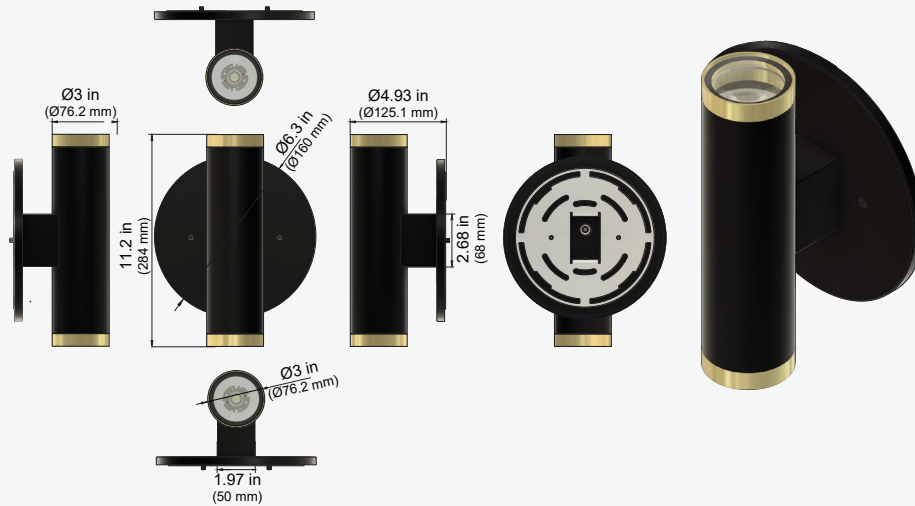

BIRCH WALL MOUNT LARGE SPEC SHEET

BIR-WM-L

ORDERING CODE

PRODUCT SERIES	TYPE	SIZE	POWER	COLOR TEMPERATURE	PROJECTION	MOUNTING	VOLTAGE	ACCESSORIES
BIR	W1U - WALL MOUNT SINGLE UPLIGHT	L - LARGE	15W - 15WATTS SINGLE LIGHT	CT22 - 2200K	NB - NARROW	WM - WALL MOUNT	AC - 100~264VAC	N - NONE
	W1D - WALL MOUNT SINGLE DOWNLIGHT		2x15W - 30WATTS UP (15W) + DOWN (15W)	CT27 - 2700K	MB - MEDIUM			H - HONEYCOMB
	W2 - WALL MOUNT UP & DOWNLIGHT		CT30 - 3000K	WB - WIDE				
				CT35 - 3500K				
				CT40 - 4000K				
				CT50 - 5000K				

FIXTURE FINISHING	
BODY FINISH	TRIM FINISH
BWH - WHITE	TWH - WHITE
BBL - BLACK	TBL - BLACK
BSL - SILVER	TSL - SILVER
BCM - CUSTOM	TGD - GOLD
	TCM - CUSTOM

Sample: BIR-W2-L-2x15W-CT22-NB-WM-AC-N-BWH-TGD

DIMENSIONS