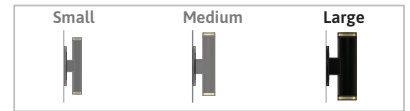

BIRCH WALL MOUNT LARGE SPEC SHEET

BIR-WM-L

Our BIRCH series LED light fixtures are a simple, yet elegant solution for architectural luminaire. The BIRCH series have three mounting options (Pendant, Wall Mount and Ceiling Mount) and three optic configurations (Narrow, Medium & Wide). Three sizes are available depending on the amount of power needed; Small 5W, Medium 10W and Large 15W. Colour and length of fixture can be customize according to client's specific need.