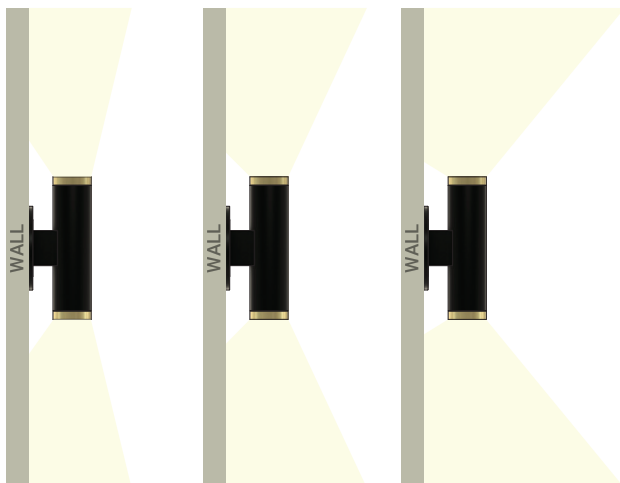

BIRCH WALL MOUNT LARGE SPEC SHEET

BIR-WM-L

Our BIRCH series LED light fixtures are a simple, yet elegant solution for architectural luminaire. The BIRCH series have three mounting options (Pendant, Wall Mount and Ceiling Mount) and three optic configurations (Narrow, Medium & Wide). Three sizes are available depending on the amount of power needed; Small 5W, Medium 10W and Large 15W. Colour and length of fixture can be customize according to client's specific need.

SPECIFICATION

OPERATING VOLTAGE	100 - 264 VAC
OPERATING TEMPERATURE	-20°C to + 50°C
CRI	80
INPUT CURRENT @115 VAC, 60Hz	90 mA
INPUT CURRENT @230 VAC, 50Hz	55 mA
NO OF LED	2
LED TYPE	COB
LIGHT SOURCE	Cree
CCT	2200K / 2700K / 3000K / 3500K / 4000K / 5000K
PROJECTION	Narrow, Medium, Wide
FIXTURE CONNECTION	Junction Box
AVAILABLE IP RATING	IP66

DELIVERED LUMENS BY CCT

White	Single (15W)	Up-Downlight (2 x 15W)
2200K	1480 lm	2960 lm
2700K	1710 lm	3420 lm
3000K	1830 lm	3660 lm
3500K	1830 lm	3660 lm
4000K	1790 lm	3580 lm
5000K	1790 lm	3580 lm

Application

Narrow

Medium

Wide

Downlight (1 LED)

Uplight (1 LED)

Honeycomb Louver (Optional)

BIRCH WALL MOUNT LARGE SPEC SHEET

BIR-WM-L